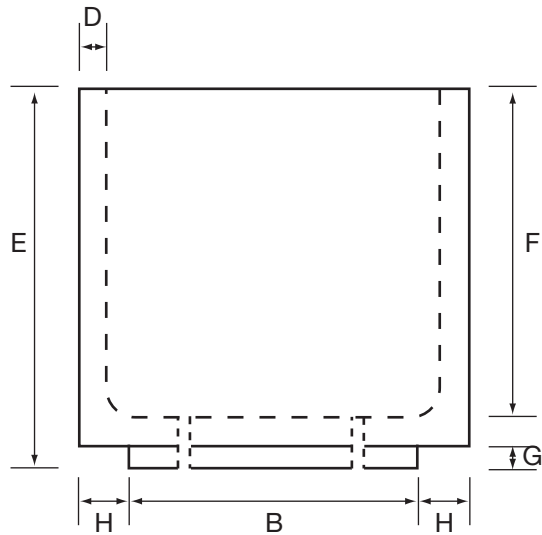

- A - Overall Width
- B - Base Width
- C - Inside Width
- D - Wall Thickness
- E - Overall Height
- F - Inside Height
- G - Base Height
- H - Overhang

A	B	C	D	E	F	G	H	WEIGHT
24"	17"	19.5"	2.5"	16"	12"	2"	3.5"	350 lbs.
26"	21"	21.5"	2.5"	24"	20"	2"	2.5"	525 lbs.
30"	23"	25"	2.5"	20"	16"	2"	3.5"	600 lbs.
36"	29"	24"	3"	27"	21"	3"	3.5"	1,200 lbs.
48"	40"	42"	3"	34"	27"	3"	4"	2,000 lbs.